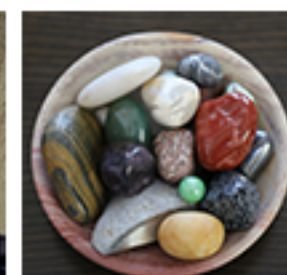

We'll help you get everything you need for your paint project the first time or delivery is FREE!

Minimum purchase of one gallon of paint required. Call participating store to schedule free delivery within the delivery area, subject to availability, and pay for additional items. Go to acehardware.com/extramilepromise/guarantee for complete terms.

ACE
NEIGHBORHOOD
PAINT PARTY

SATURDAY, MARCH 24
11 AM - 2 PM

valspar CLARK+KENSINGTON ROYAL